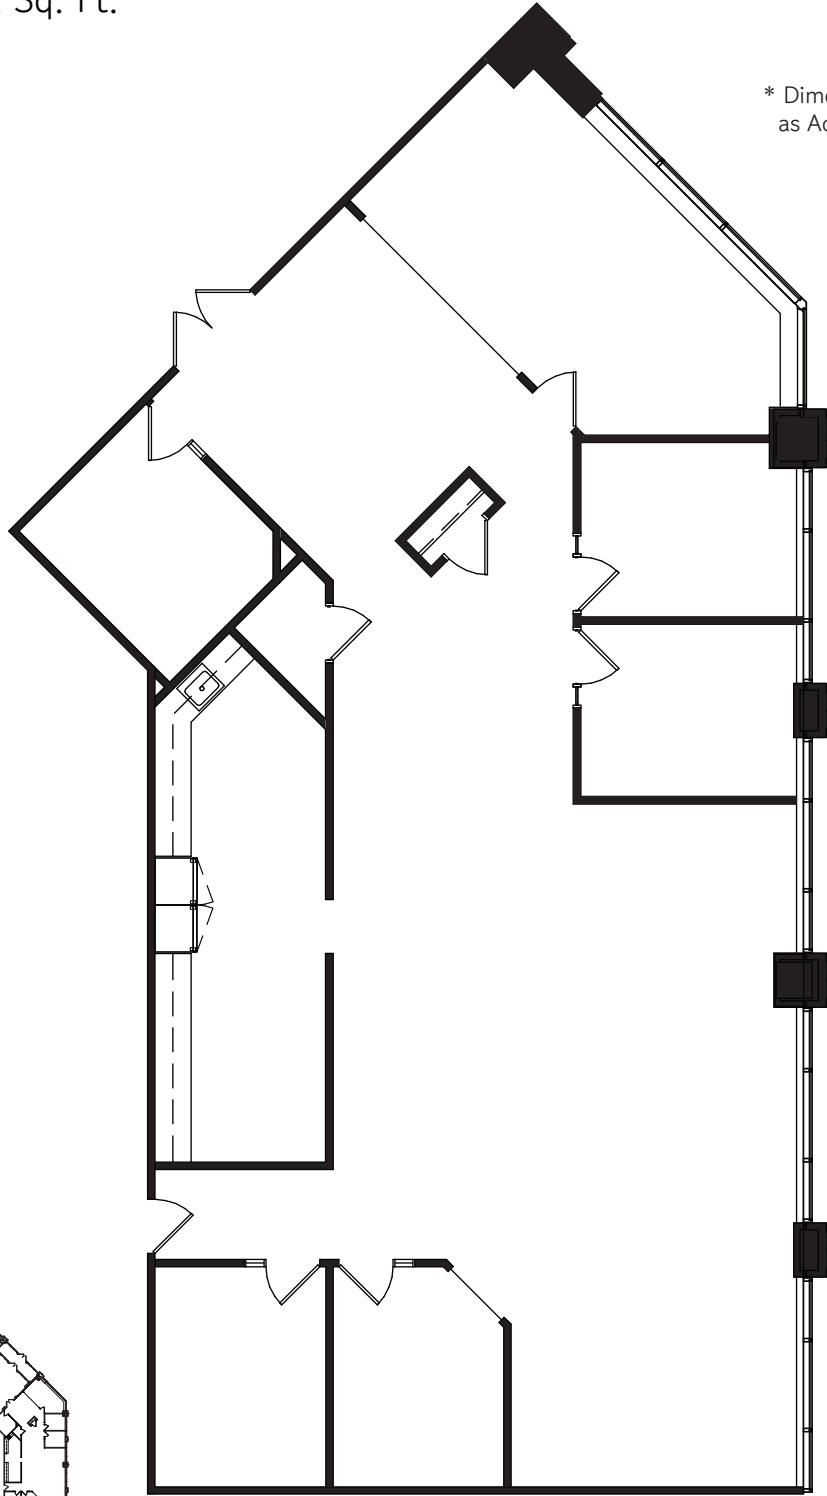

### Suite 150

As-Built      3,112 Sq. Ft.

\* Dimensions are Deemed as Accurate but not to Scale

OWNED & MANAGED BY

LEASED BY