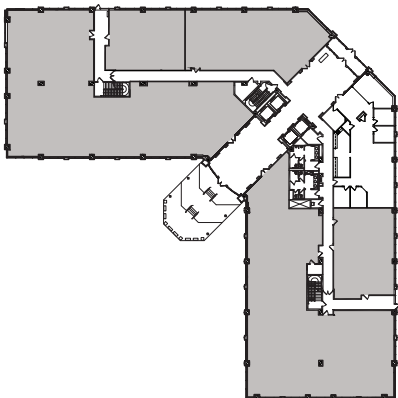

### Suite 150

As-Built      3,112 Sq. Ft.

\* Dimensions are Deemed as Accurate but not to Scale

OWNED & MANAGED BY

LEASED BY