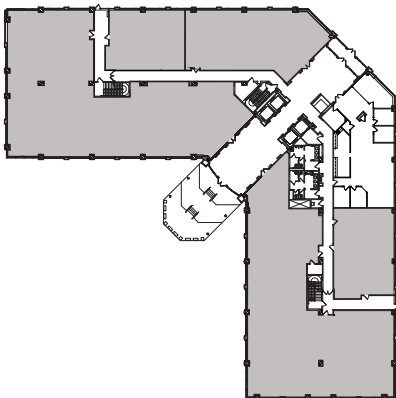

Suite 150

As-Built

3,112 Sq. Ft.

* Dimensions are Deemed as Accurate but not to Scale

OWNED & MANAGED BY

LEASED BY