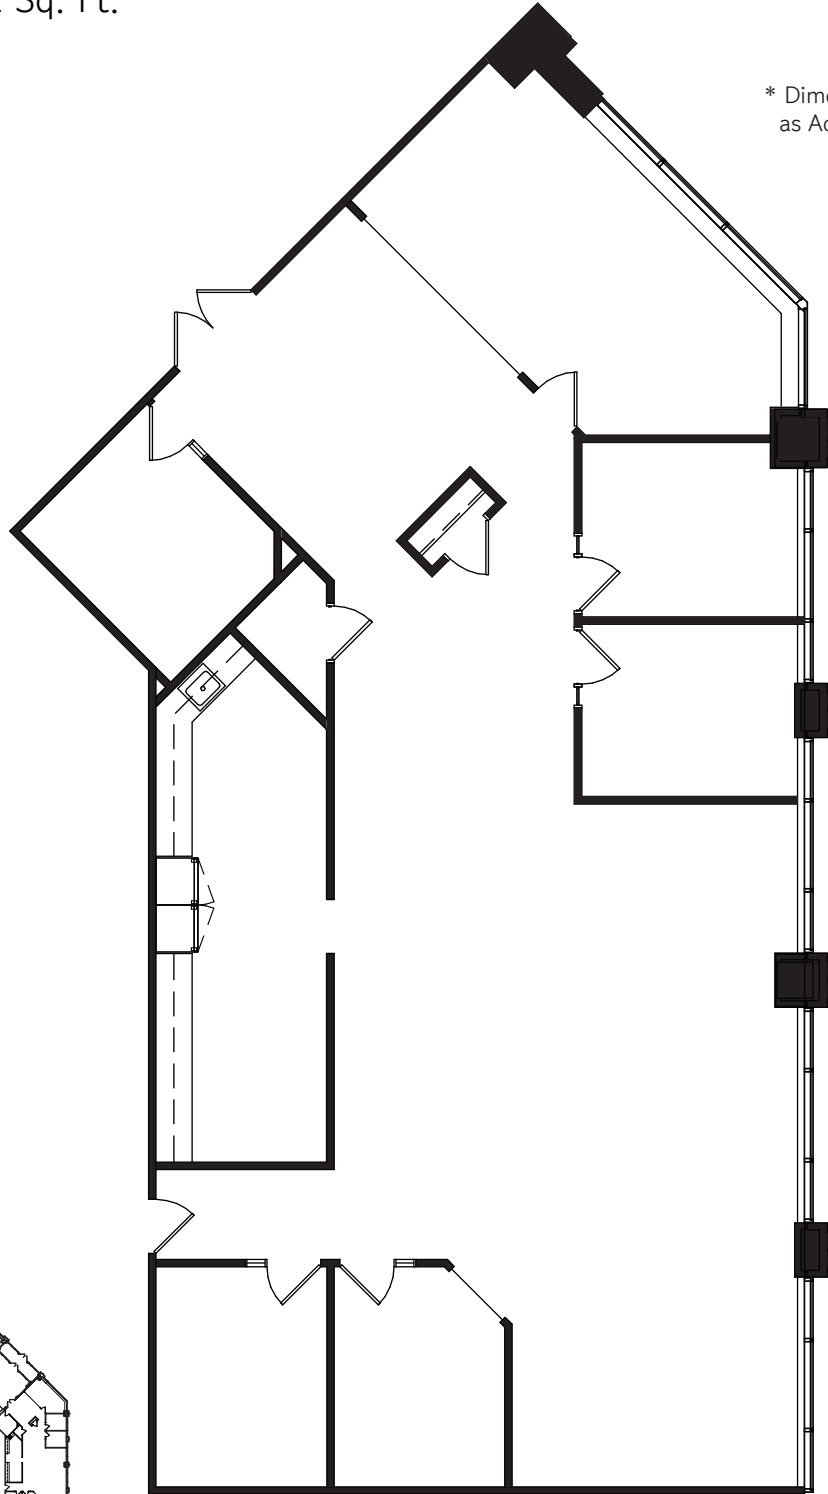

Suite 150

As-Built

3,112 Sq. Ft.

* Dimensions are Deemed as Accurate but not to Scale

OWNED & MANAGED BY

LEASED BY