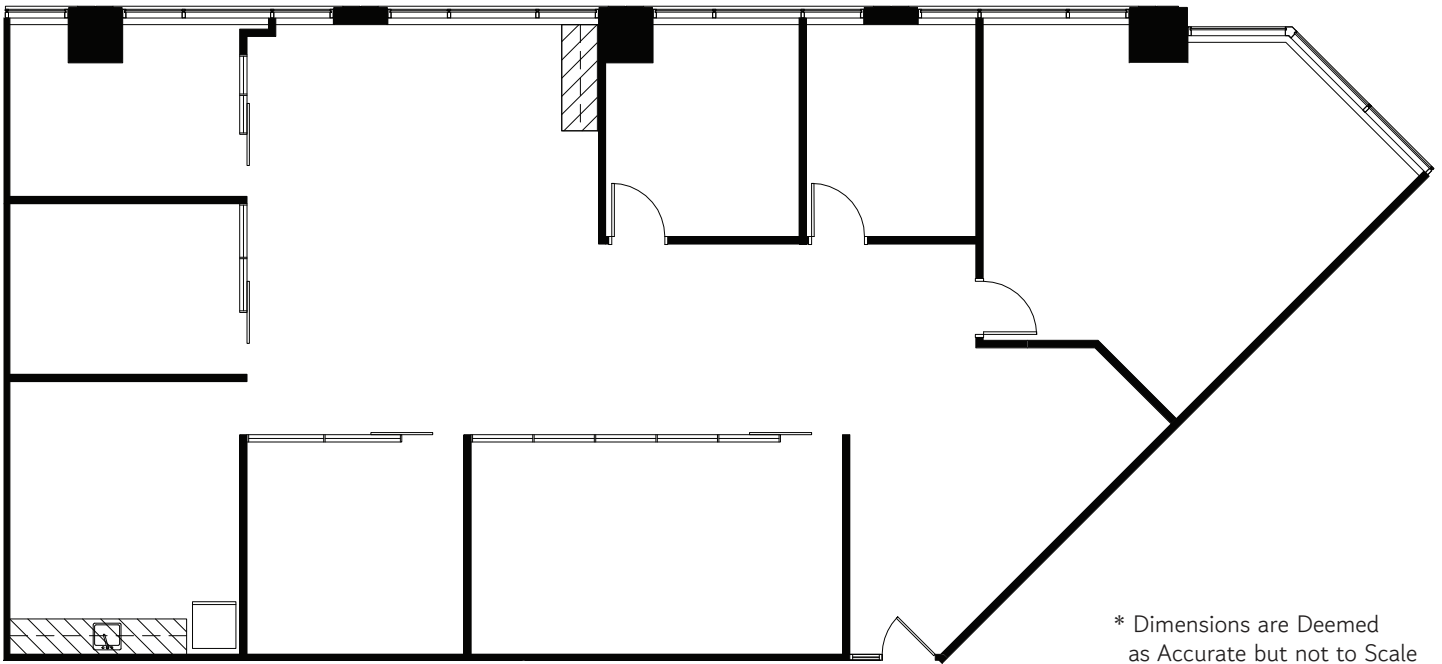

Suite 425

As-Built 2,959 Sq. Ft.

* Dimensions are Deemed
as Accurate but not to Scale

OWNED & MANAGED BY

LEASED BY