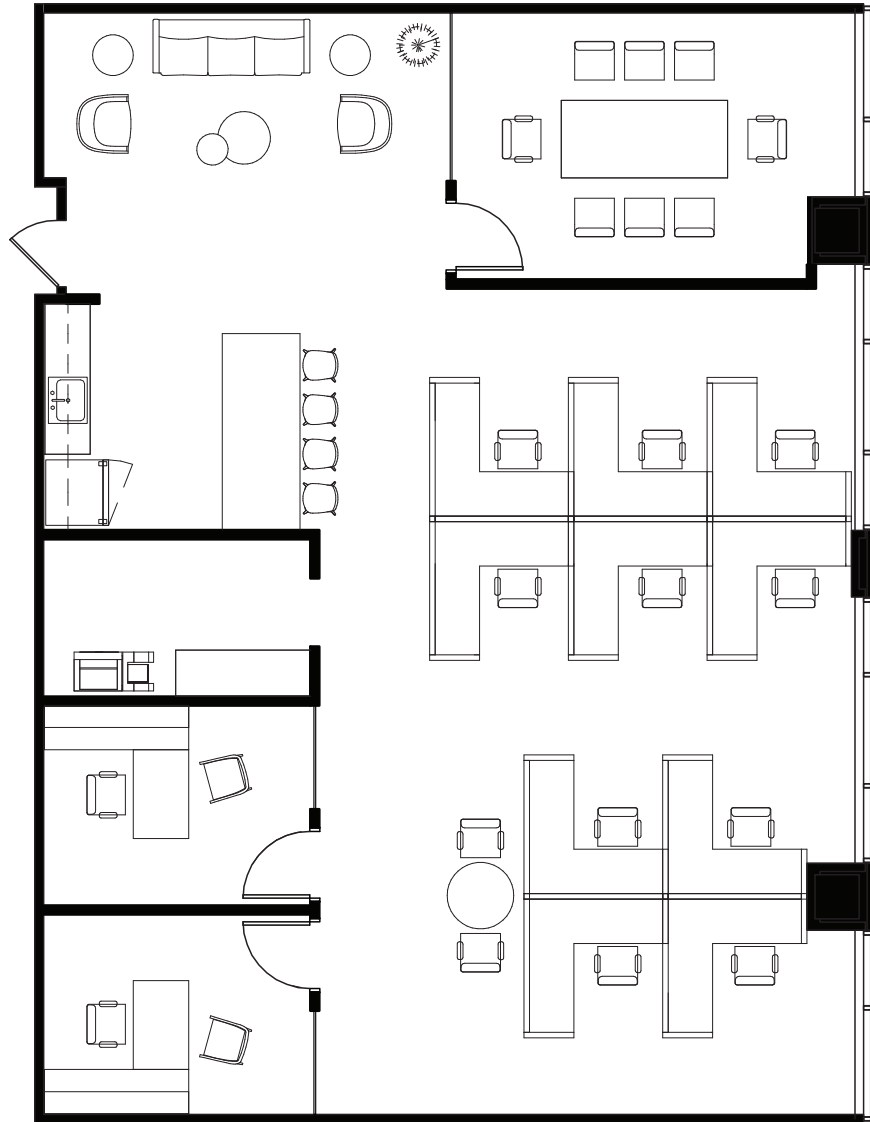

Suite 460

Space Plan

2,147 Sq. Ft.

* Dimensions are Deemed as Accurate but not to Scale

OWNED & MANAGED BY

LEASED BY