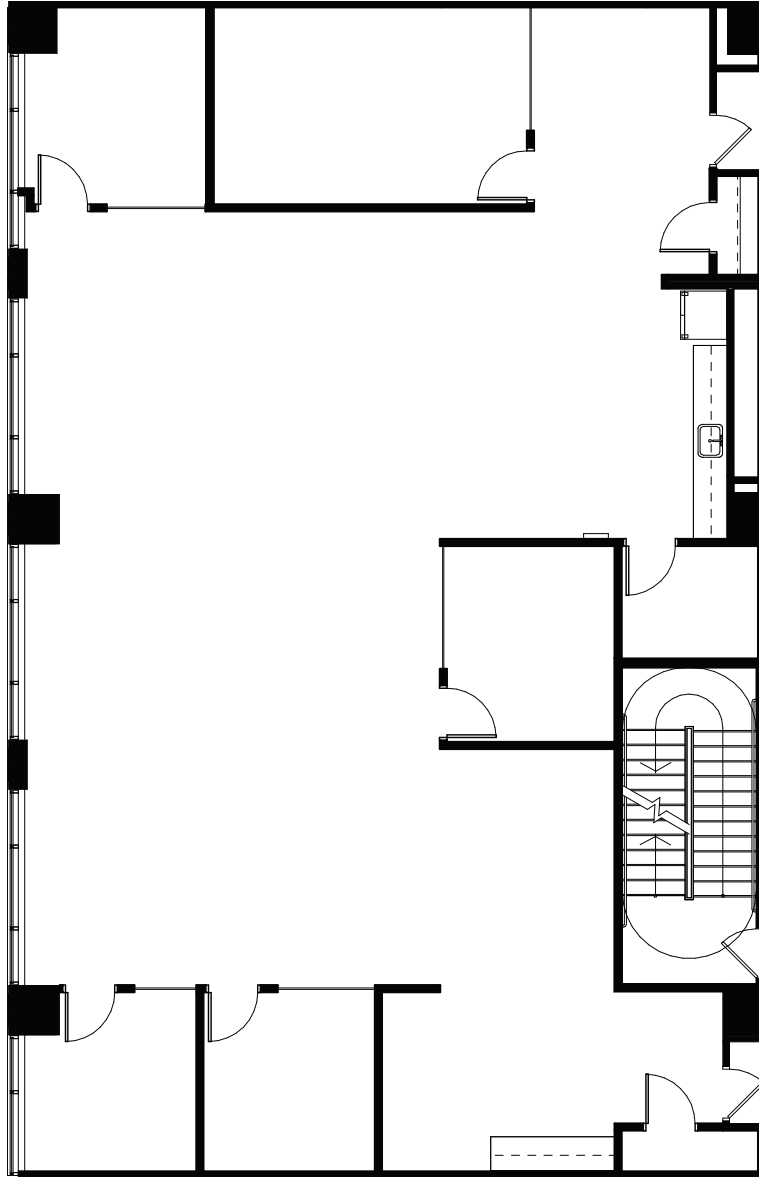

Suite 485

As-Built

3,611 Sq. Ft.

\* Dimensions are Deemed as Accurate but not to Scale

OWNED & MANAGED BY

LEASED BY