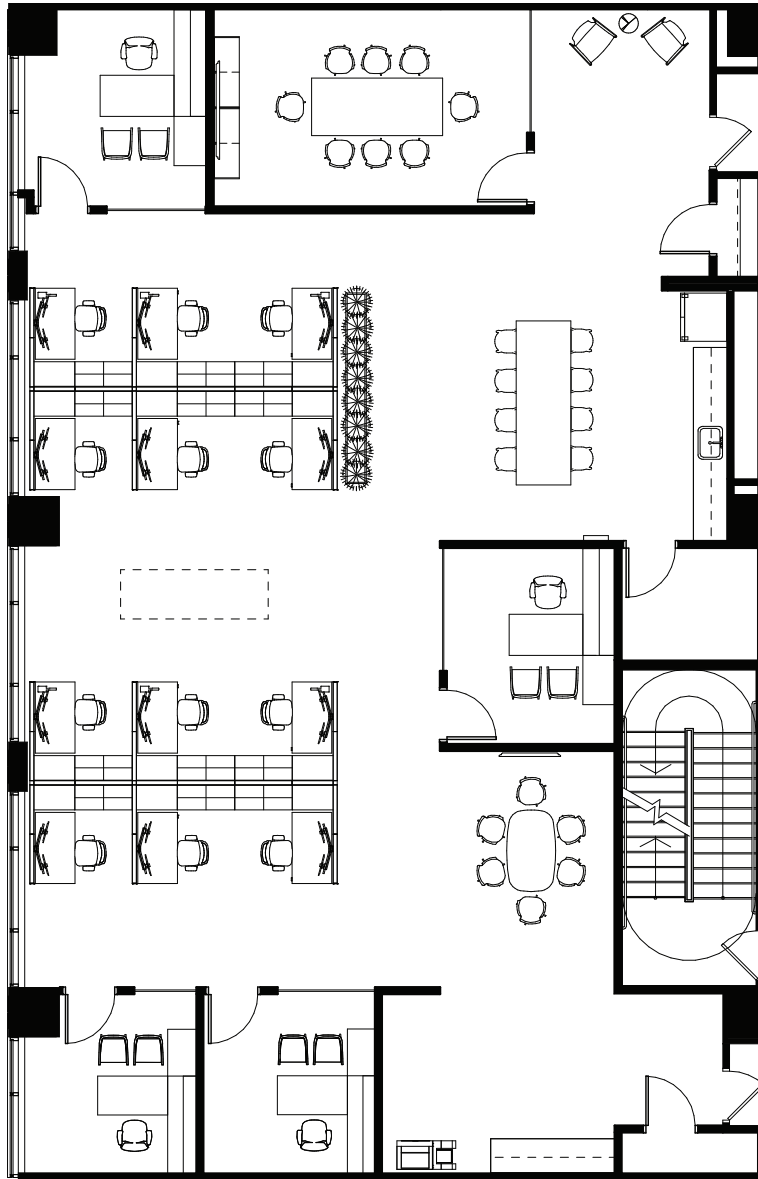

**Suite 485**

Space Plan

3,611 Sq. Ft.

\* Dimensions are Deemed  
as Accurate but not to Scale

OWNED &amp; MANAGED BY

LEASED BY