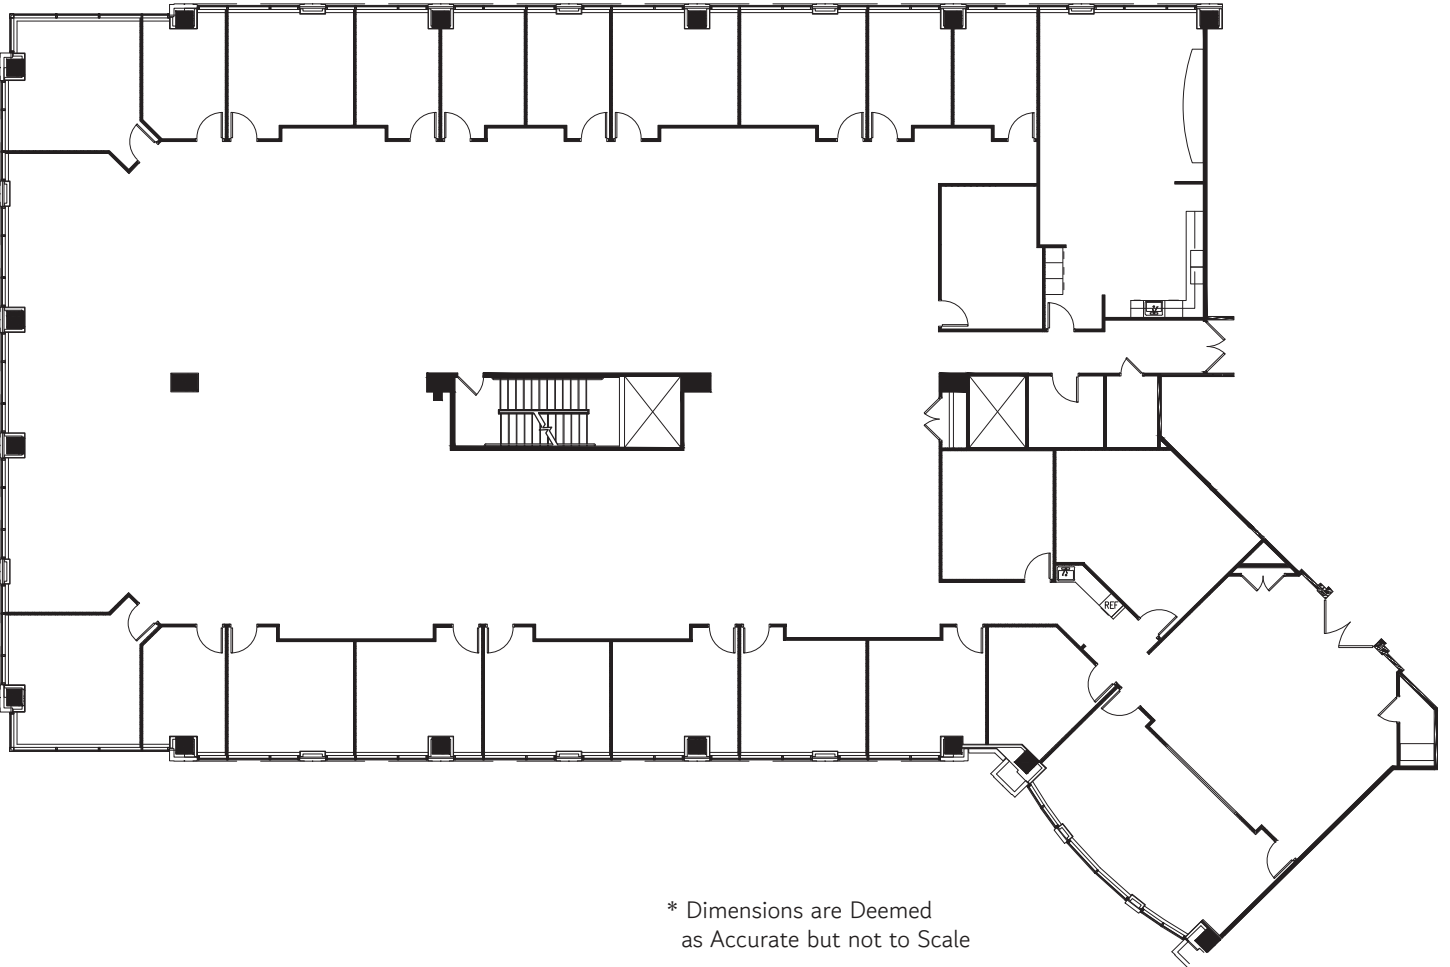

Suite 500

As-Built

14,681 Sq. Ft.

OWNED & MANAGED BY

LEASED BY