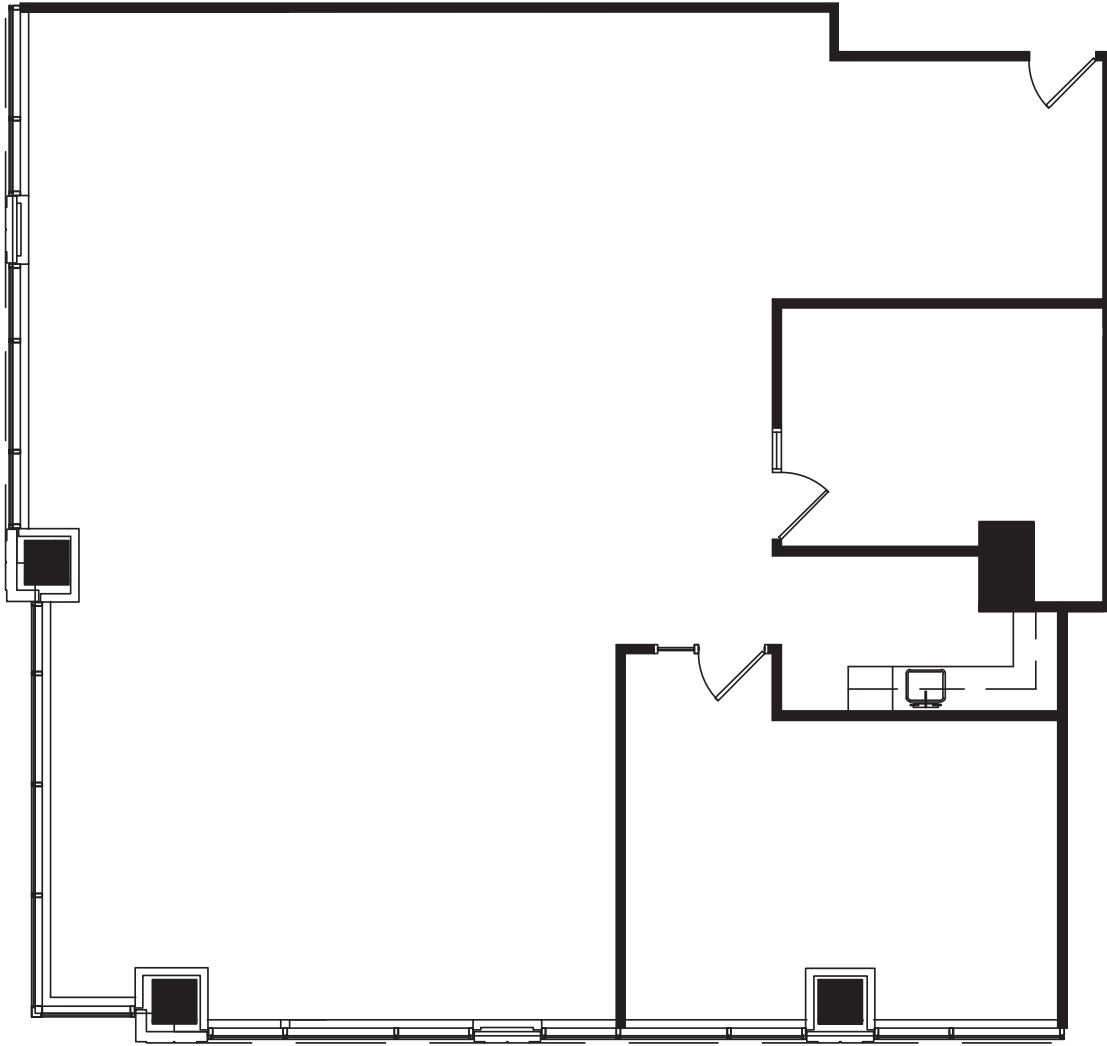

Suite 565

As-Built 2,560 Sq. Ft.

* Dimensions are Deemed
as Accurate but not to Scale

OWNED & MANAGED BY

LEASED BY