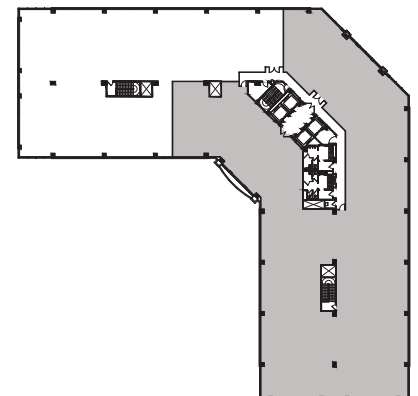

Suite 650

Demising Plan 11,223 Sq. Ft.

OWNED & MANAGED BY

LEASED BY