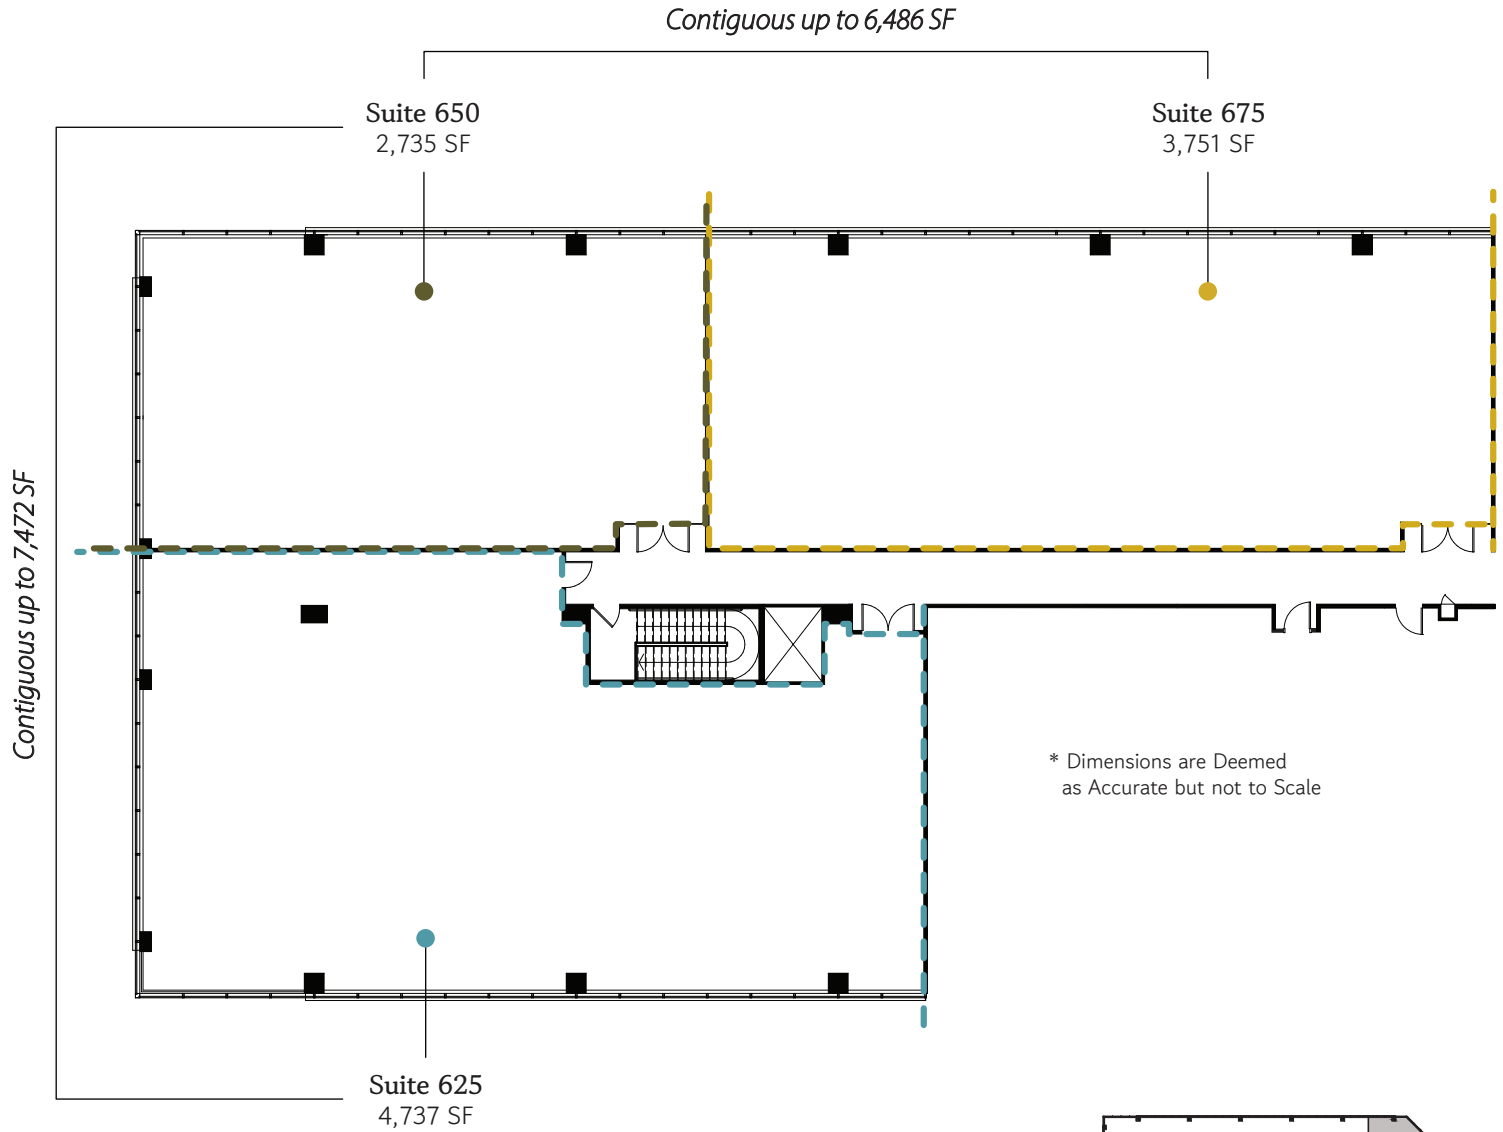

Suite 650

Demising Plan 11,223 Sq. Ft.

OWNED & MANAGED BY

LEASED BY