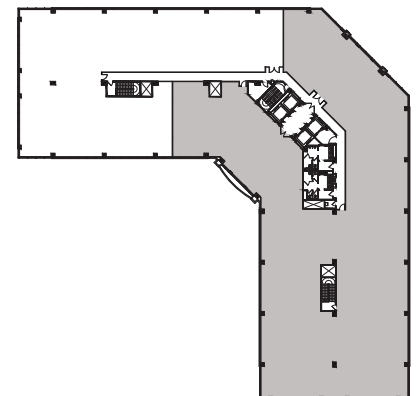

Suite 650

Demising Plan 11,223 Sq. Ft.

OWNED & MANAGED BY

LEASED BY