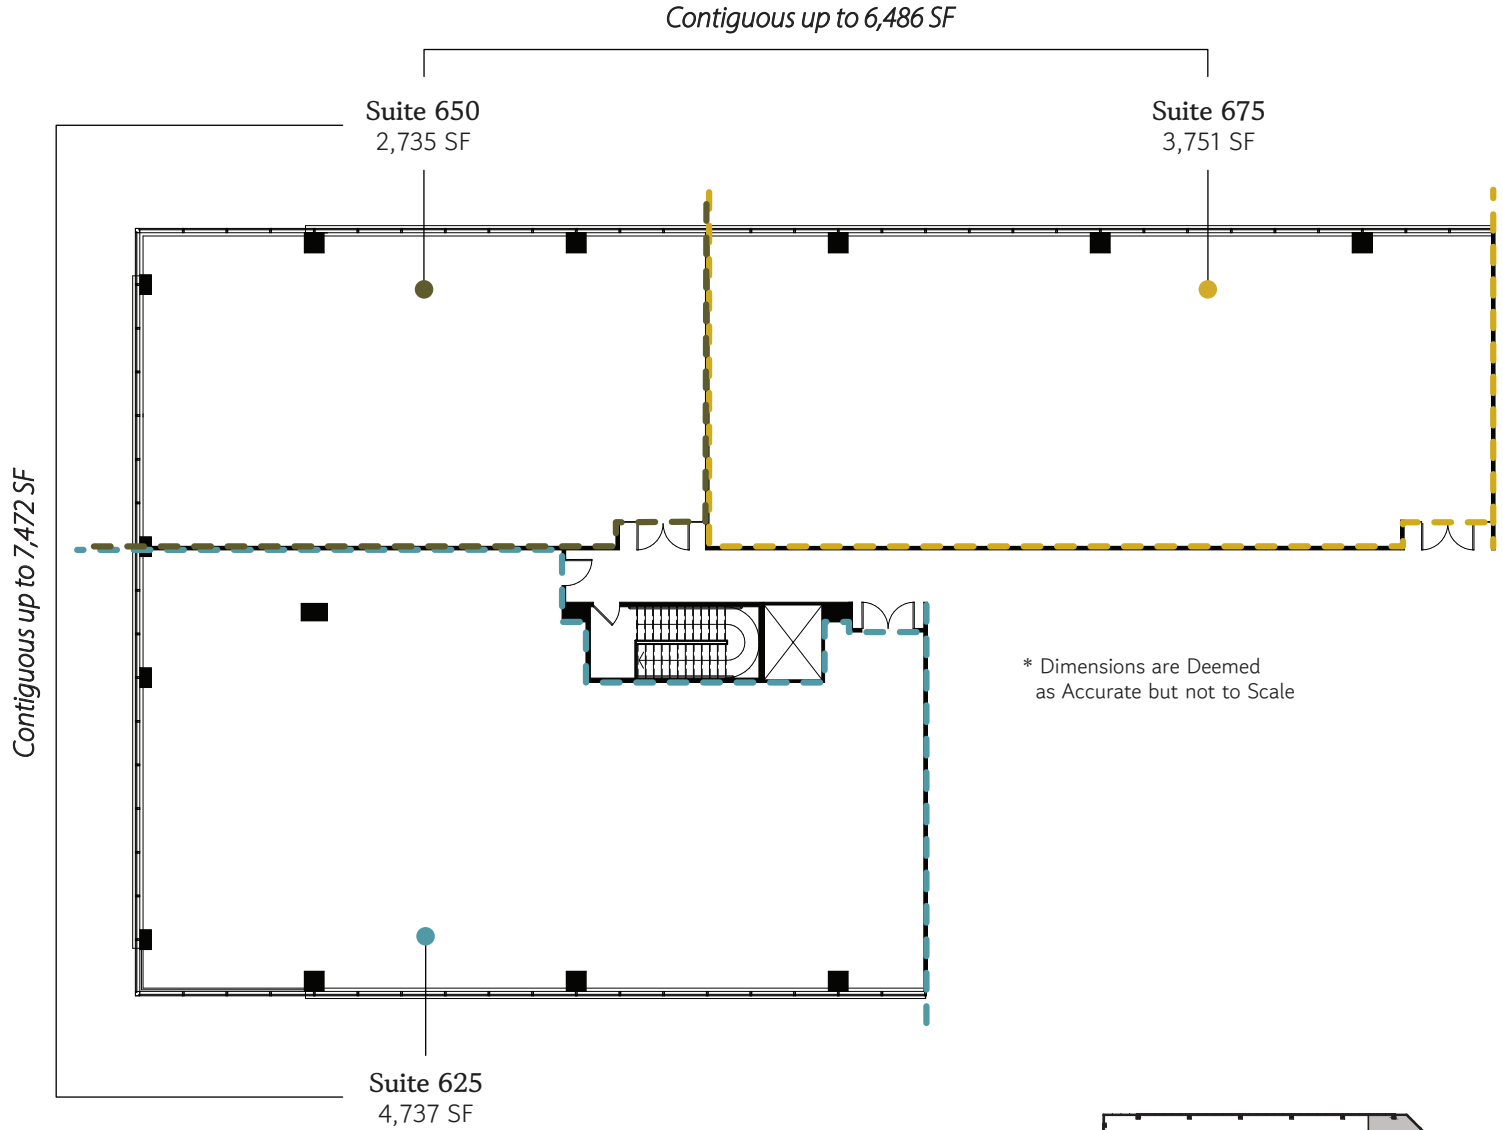

Suite 650

Demising Plan 11,223 Sq. Ft.

OWNED & MANAGED BY

LEASED BY