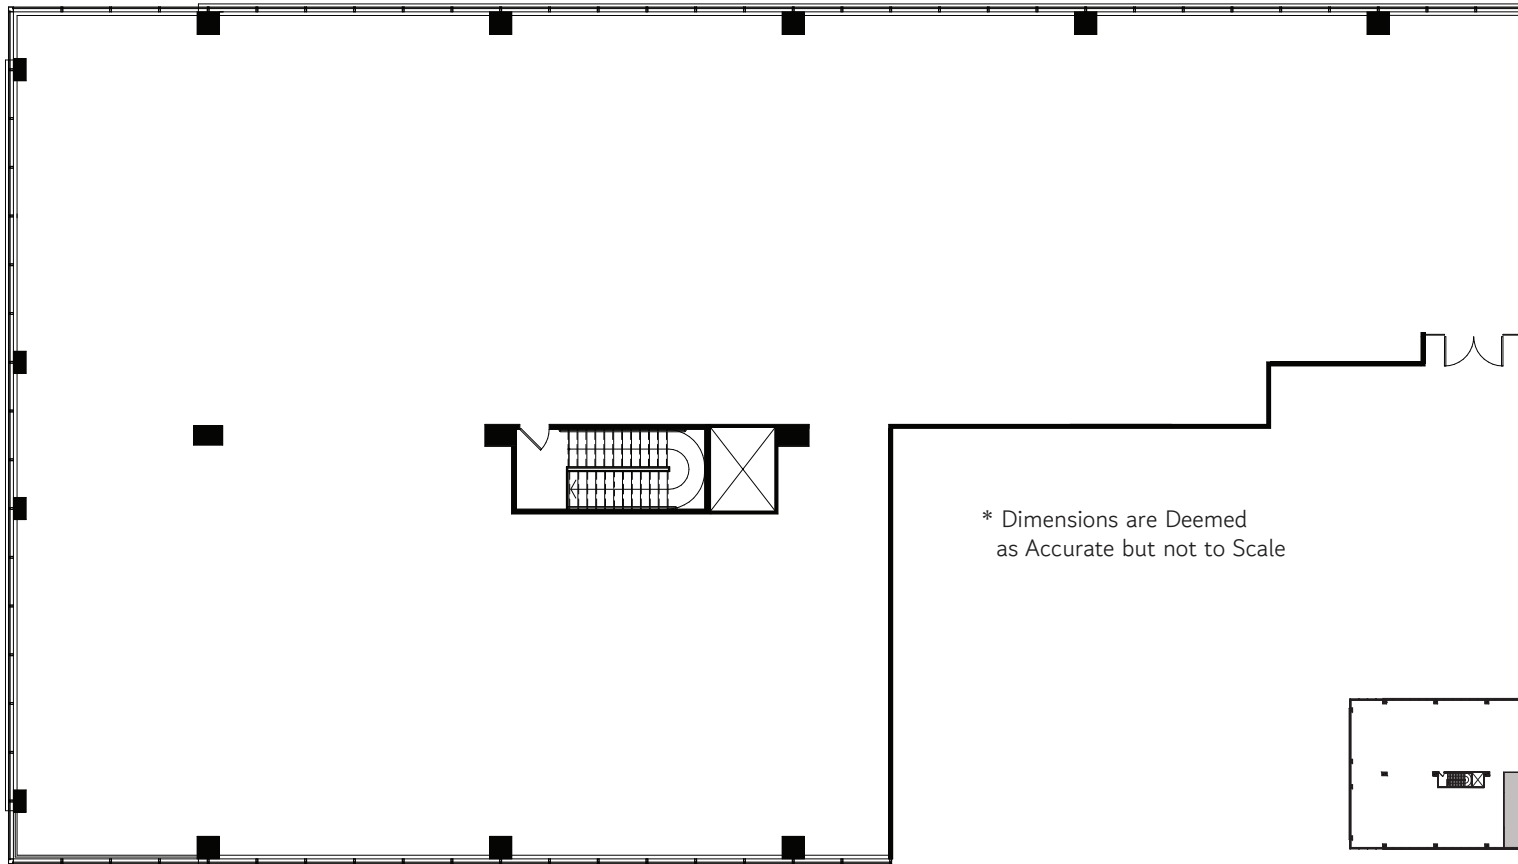

Suite 650

As-Built 11,223 Sq. Ft.

* Dimensions are Deemed as Accurate but not to Scale

OWNED & MANAGED BY

LEASED BY