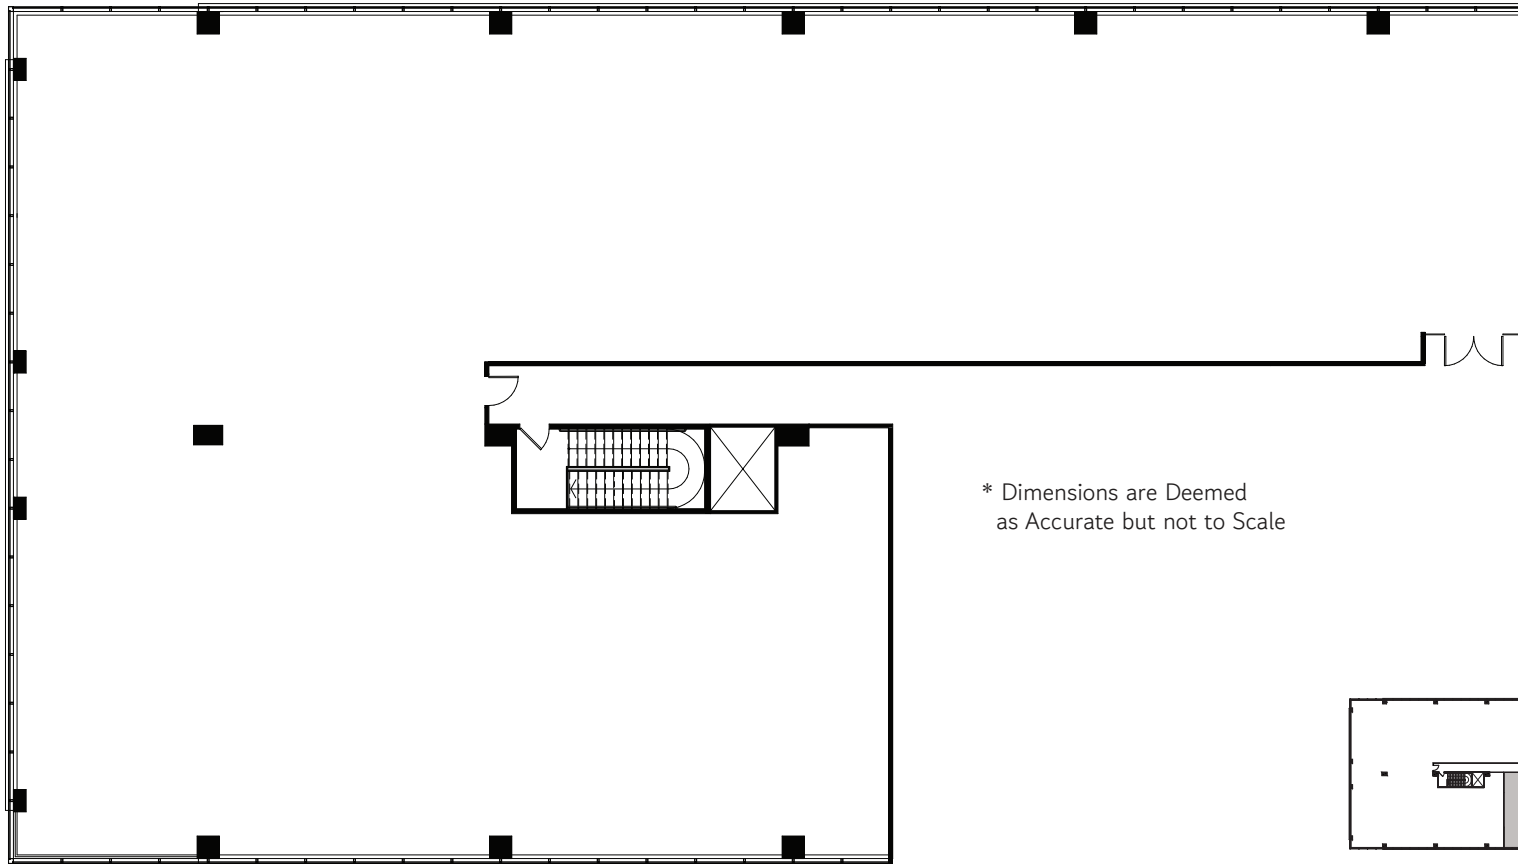

Suite 650

As-Built

11,223 Sq. Ft.

* Dimensions are Deemed as Accurate but not to Scale

OWNED & MANAGED BY

LEASED BY