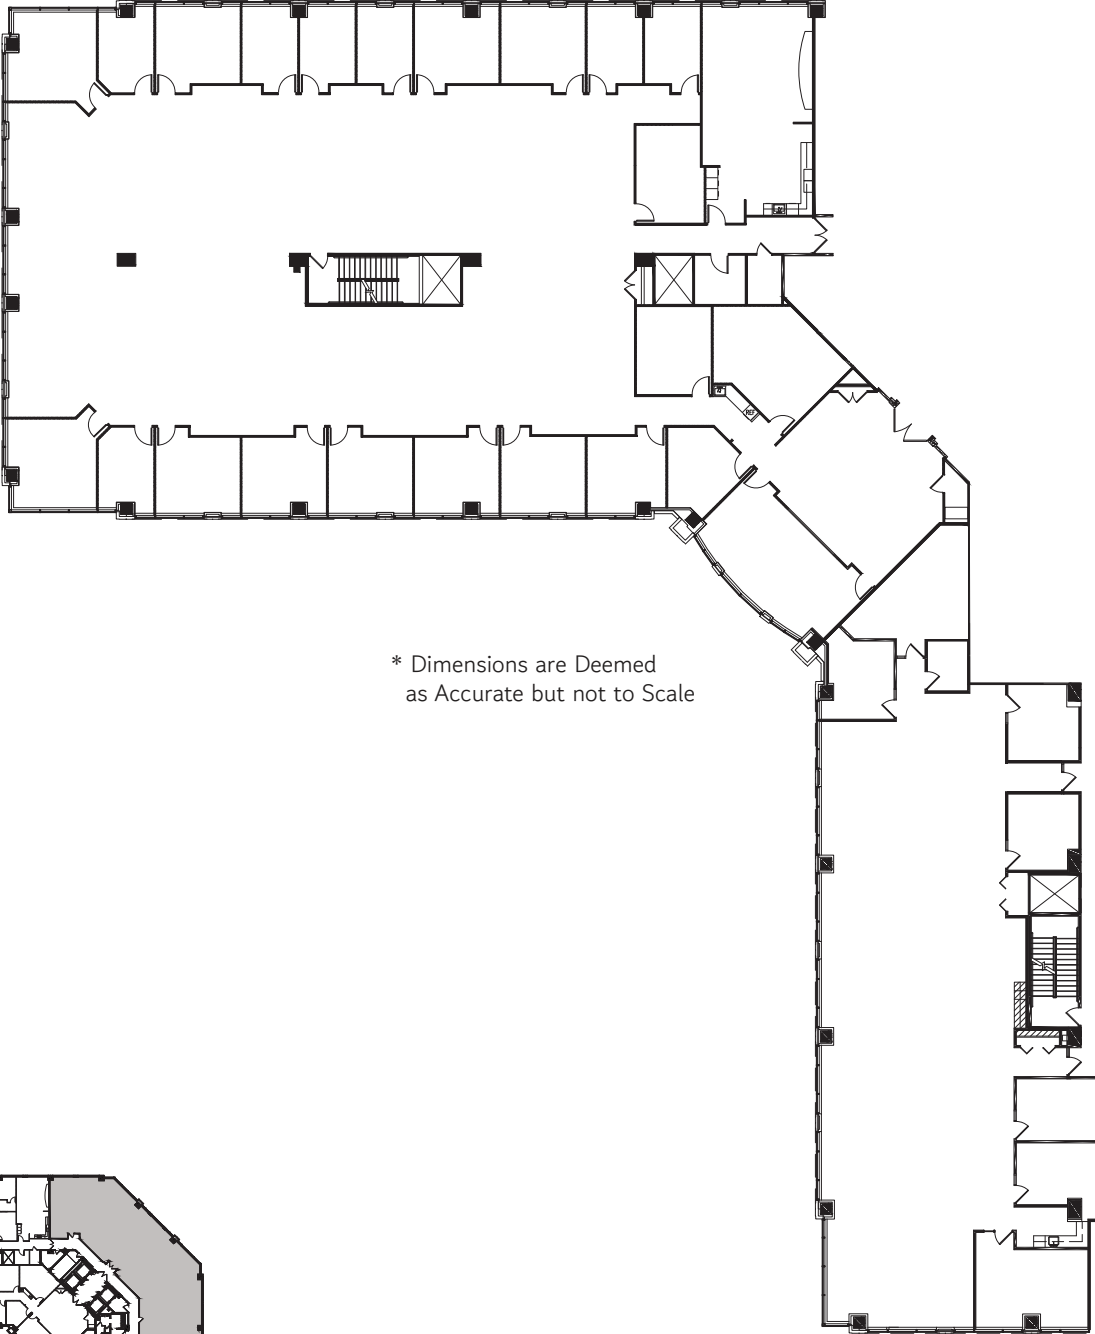

## Suites 500 & 575

Total Contiguous 21,053 Sq. Ft.

OWNED & MANAGED BY

LEASED BY